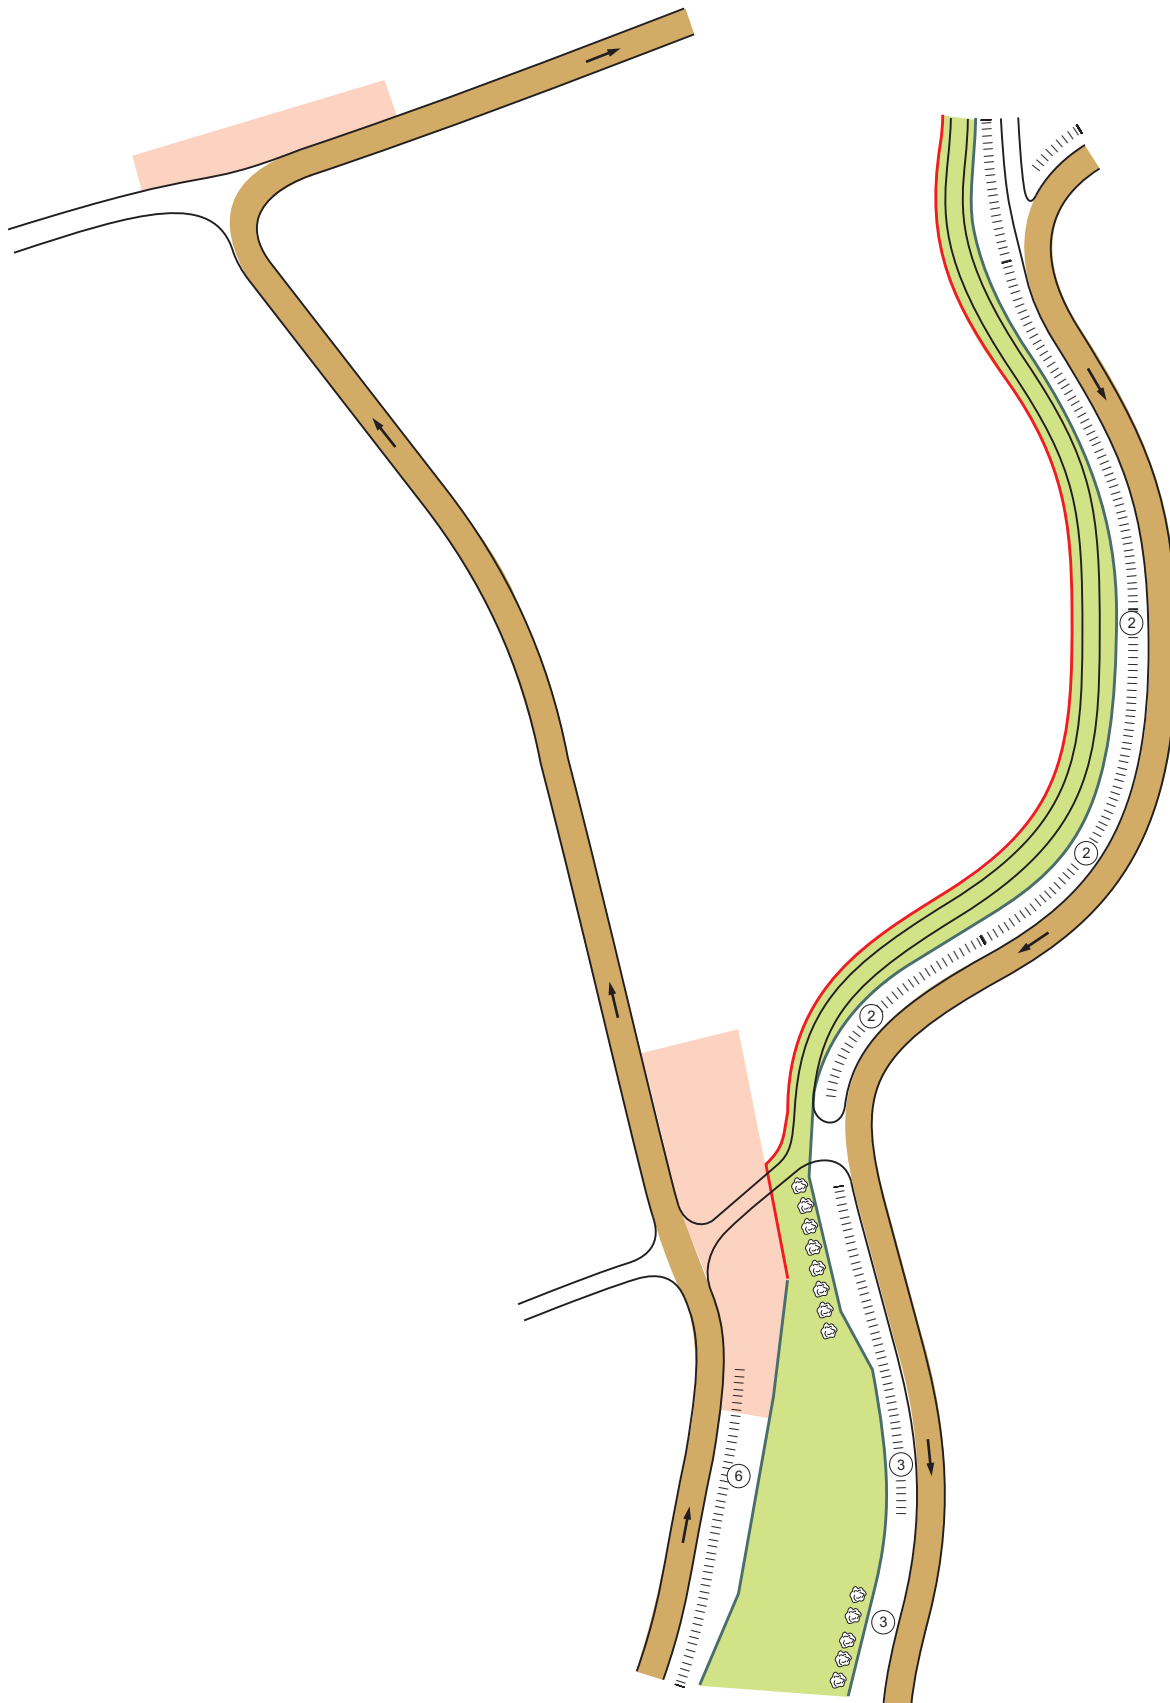

Shakedown		Baltar	ZE	1B