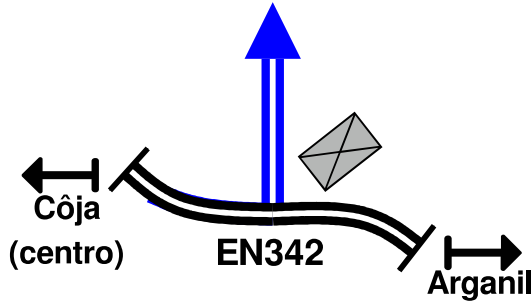

Approved by the FIA 15.4.2026

ITINERARY (Friday)
8.5.2026

TC	LOCATION	SS dist.	Liaison dist.	Total dist.	Target time	First car due
START Section 2 - Figueira da Foz						
3D	Parc Fermé OUT					6:00
RZ	Refuel Mortágua		(81,59)			
2	Distance to next refuel	(14,59)	(51,61)	(66,20)		
4	Felgueira		93,82	93,82	1:32	7:32
SS4	Mortágua 1	14,59				7:35
RZ	Refuel Arganil		(39,38)			
3	Distance to next refuel	(25,69)	(109,99)	(135,68)		
5	Alqueve		47,05	61,64	1:17	8:52
SS5	Arganil 1	18,62				8:55
6	N342-3		46,44	65,06	1:15	10:10
SS6	Lousã 1	7,07				10:13
6A	Arganil - Regroup & Technical Zone IN		55,88	62,95	1:14	11:27
6B	Regroup OUT / Remote Service IN				0:20	11:47
Remote Service (Arganil)		40,28	243,19	283,47	0:20	
6C	Remote Service OUT					12:07
RZ	Refuel Arganil		(0,00)			
4	Distance to next refuel	(41,35)	(100,57)	(141,92)		
7	Alqueve		7,70	7,70	0:20	12:27
SS7	Arganil 2	18,62				12:30
8	Colmeal		21,13	39,75	0:52	13:22
SS8	Góis	15,66				13:25
9	N342-3		11,02	26,68	0:40	14:05
SS9	Lousã 2	7,07				14:08
RZ	Refuel Mortágua		(60,72)			
5	Distance to next refuel	(14,59)	(162,57)	(177,16)		
10	Felgueira		65,88	72,95	1:34	15:42
SS10	Mortágua 2	14,59				15:45
10A	Technical Zone IN (early check-in allowed after media obligations)		156,14	170,73	2:20	18:05
10B	Technical Zone OUT - Flexi Service IN				0:10	18:15
Flexi Service A (Exponor)		55,94	261,87	317,81	0:48	
10C	Flexi Service OUT - Parc Fermé IN (early check-in allowed)					22:20
All cars (except P1 cars and restarting cars) must be returned to Parc Fermé no later than						22:20
Friday totals		96,22	505,06	601,28		
			(V3 - 22.04.2026)		Sunrise	6:19
					Sunset	20:42

Section 2

Section 3

0,0

Click or scan to get here by Waze
 Clique ou scan para chegar aqui por Waze

Direção / Direction
 Vale do Carro /
 Esculca / Luadas /
 Pai das Donas

40°16.072'N
 7°59.516'W

0,00

1