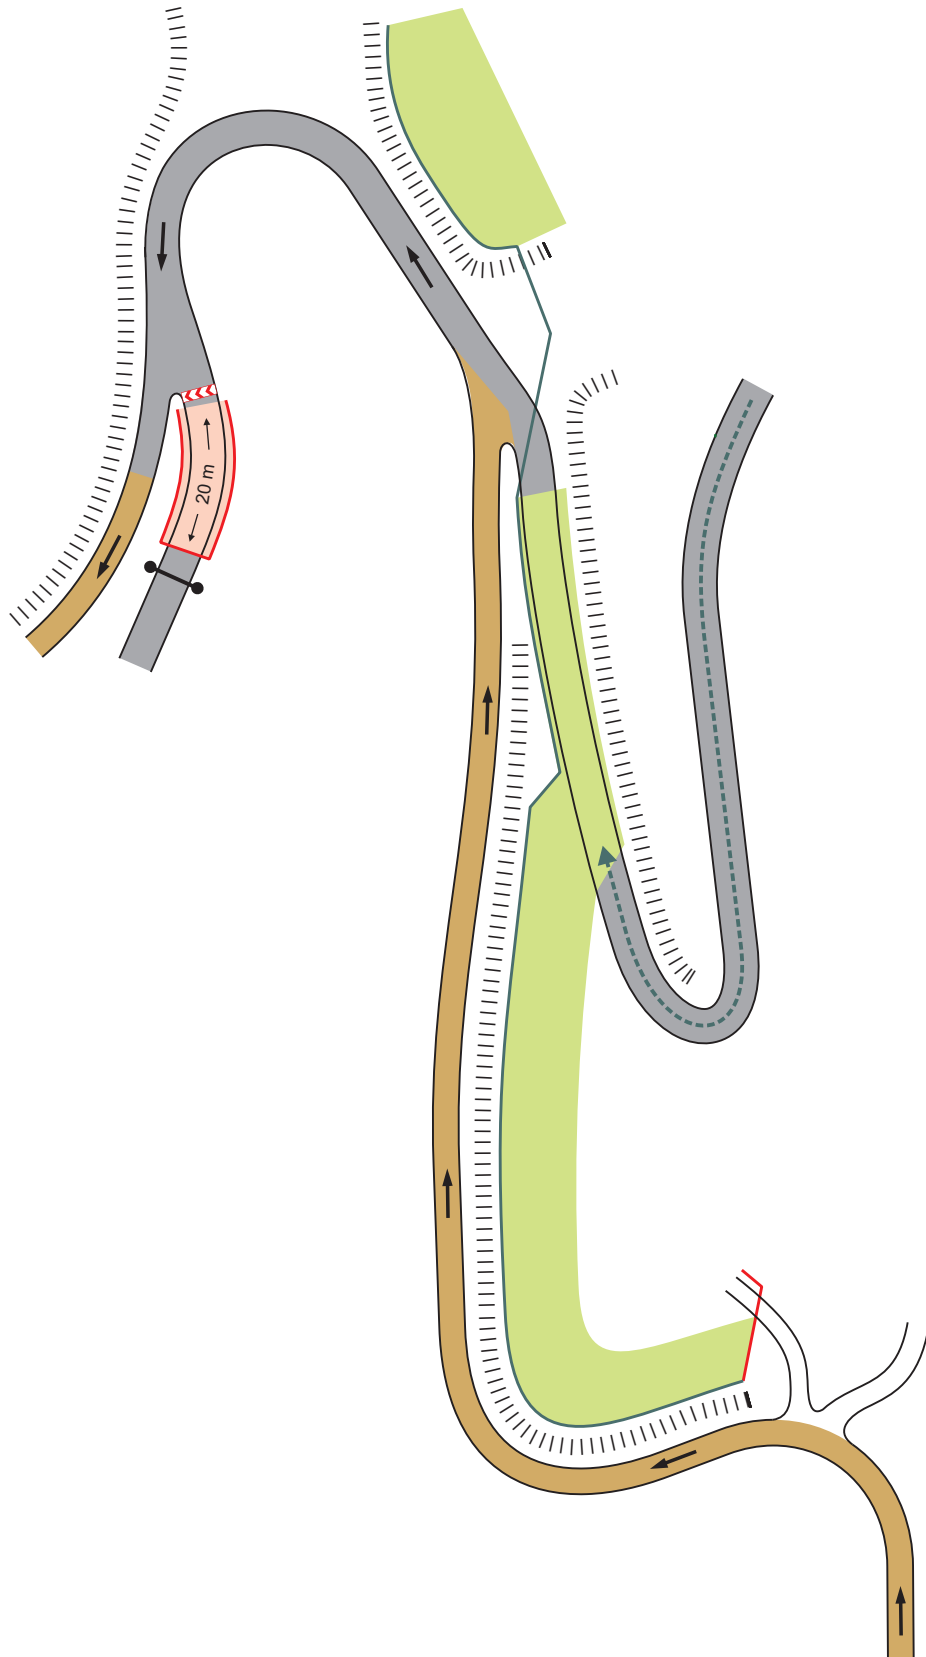

SS / PC	Águeda/Sever	ZE	01